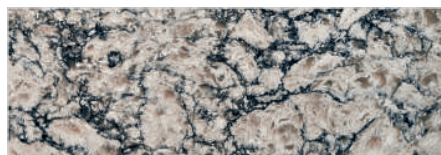

# Caesarstone

Caesarstone jumbo slabs are 64.5" x 131.5" and come in an assortment of 16 colors to help make your dream kitchen come to life. Looking to feature Caesarstone in multiple areas of your home? Jumbo slab sizes often provide additional surface material to use in other spaces of the home in a cost-effective manner.

1141 Pure White

2141 Blizzard

4600 Organic White

5141 Frosty Carrina

5131 Calacatta Nuvo

4001 Fresh Concrete

6131 Bianco Drift

5031 Statuario Maximus

5143 White Attica

5000 London Grey

5110 Alpine Mist

4004 Raw Concrete

4003 Sleek Concrete

6611 Himalayan Moon

4030 Pebble

5003 Piatra Grey